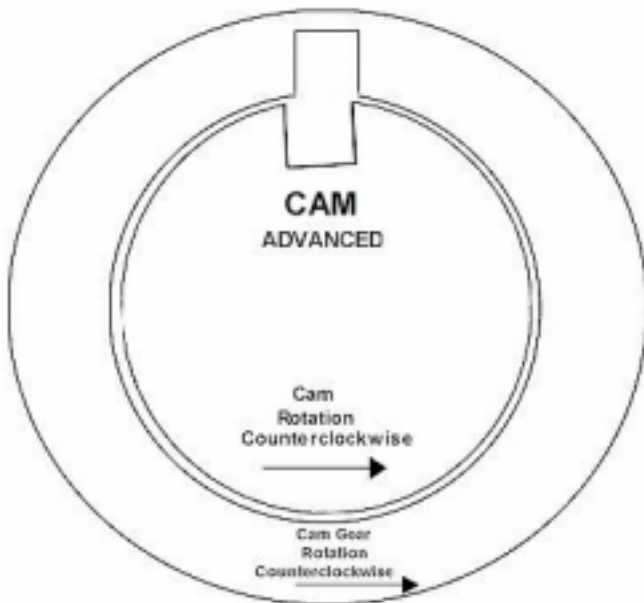

Wood Performance Carburetors

www.woodcarbs.com

CAM: ADVANCE / RETARD PROCEDURE Using Wood WGD Key Set (2° & 4° - crankshaft deg.)

NOTE:
Keys may require file-fit
for proper installation
Professional use Only