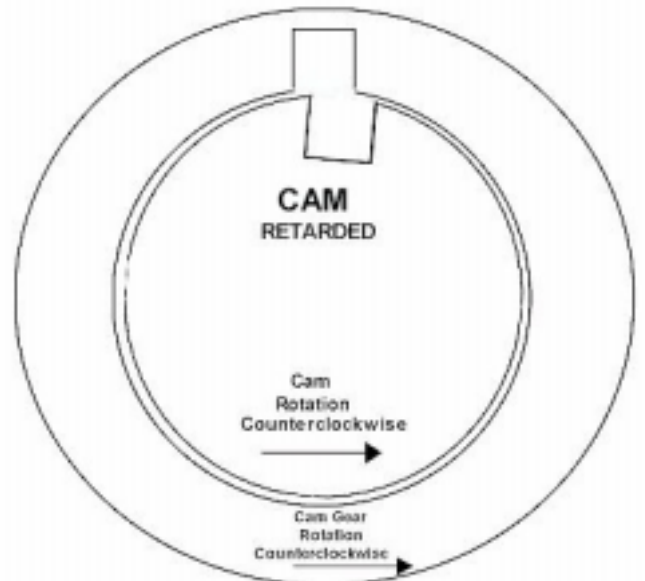

Wood Performance Carburetors

www.woodcarbs.com

CAM: ADVANCE / RETARD PROCEDURE Using Wood WGD Key Set (2° & 4° - crankshaft deg.)

NOTE:
Keys may require file-fit
for proper installation
Professional use Only