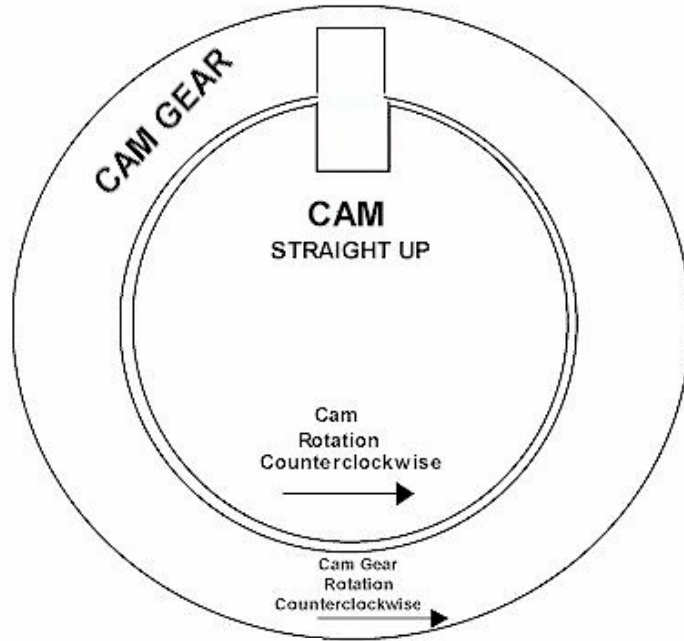

Wood Performance Carburetors

www.woodcarbs.com

CAM: ADVANCE / RETARD PROCEDURE Using Wood WGD Key Set (2° & 4° - crankshaft deg.)

NOTE:
Keys may require file-fit
for proper installation
Professional use Only